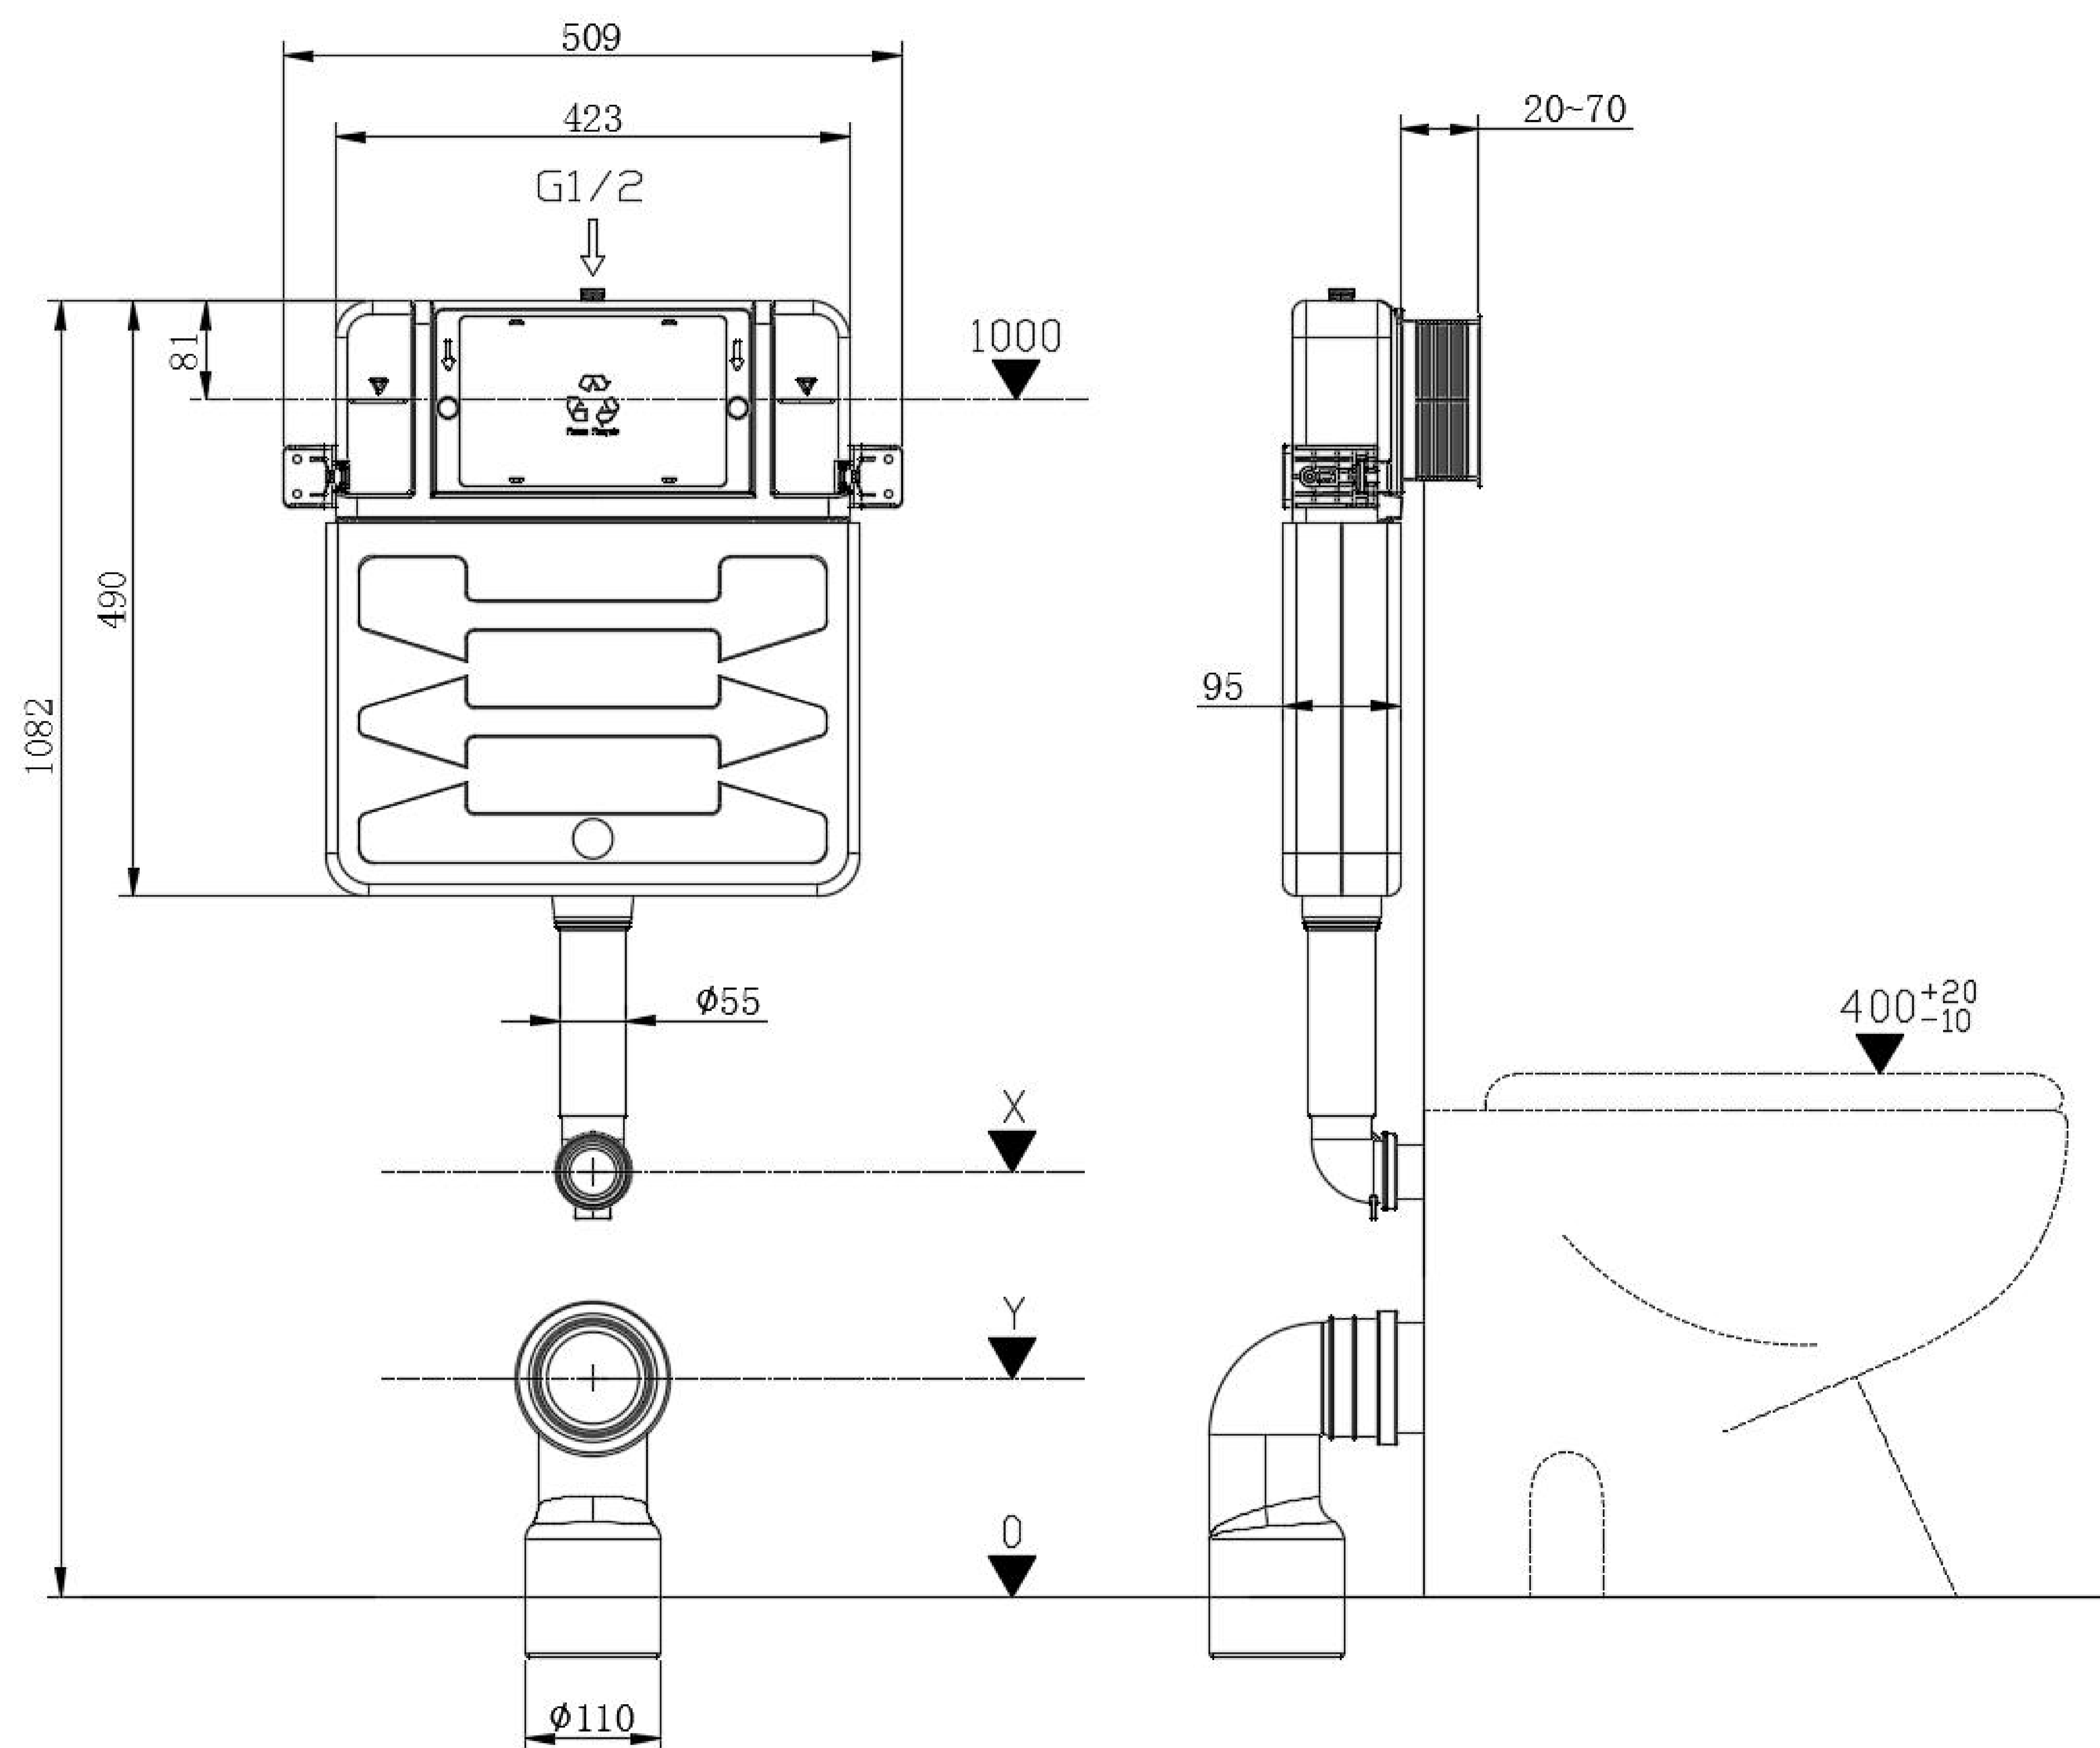

# Concealed Pneumatic Cistern

Product Code : 1503

## Technical Drawing

All dimension are in mm